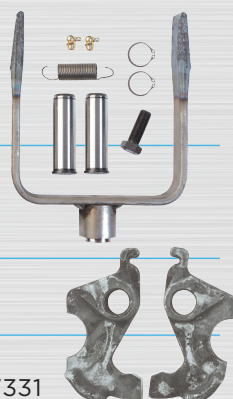

NON-MEMBERS
\$1,289

P MEMBERS
SAVE \$50

I 3" air operated
I 32T rating

T06-PH300

Drawbar Assembly

P MEMBERS
\$940

NON-MEMBERS
\$990

P MEMBERS
SAVE \$50

I Swivel eye
I 76mm/3"
I Weldable

T06-DB61030S
Suits PH300 coupling

FW351 Repair Kit

P MEMBERS
\$575

NON-MEMBERS
\$645

I Jaw repair kit
I Includes yoke

T05-RK35503A
Suits FW351 and FW331

TRAILER