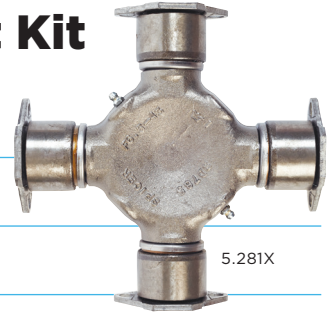

Universal Joint Kit

$140

5.280X
Suits Dana 1710 driveline

5.281X
Suits Dana 1810 driveline

5.281X