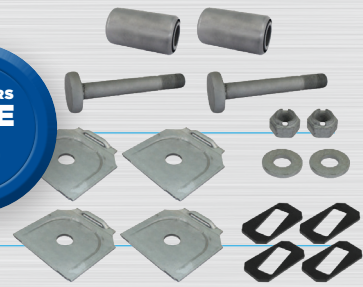

Spring Eye Bush Kit

MEMBERS $99 **NON-MEMBERS $104**

AV020TRP
BPW spring eye bolt assembly

Upper Rubber Cushion

$55.95

AV022TRP
Suits Jost JSK37C/CZ

Pivot Bush

MEMBERS FROM $69.95 **NON-MEMBERS FROM $79.95**

AV009TRP **$69.95 $79.95**
Suits York

AV004TRP **$99 $129**
Suits SAF