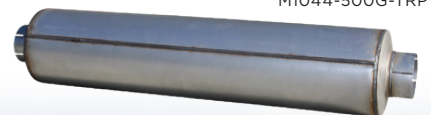

CNX63-150AP-TG

Muffler

\$258

I Dimensions: 44" X 10" with 5" inlet/outlet

M1044-500G-TRP
Full flow

MB1044-500G-TRP
Baffled

M1044-500G-TRP

TRAILER CATALOGUE VOLUMES 1, 2 & 3